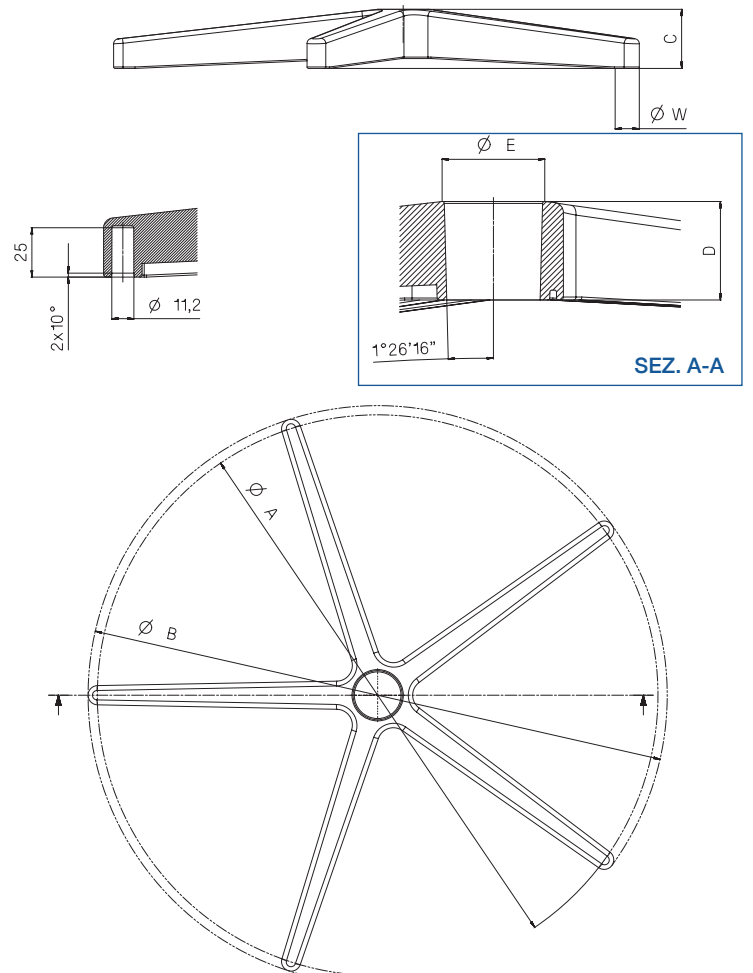

MS 130

MS 41

MS 68

Art.	Finitura Finish	Codice Part no	Pallet cm	Pezzi / pallet Pallet qty
MS 41	Lucido/Polished	40X301	120x100x195	100
	Nero bucciato/Black orange peel	40X303	120x100x195	100
	PFP	40X304	120x100x195	100
MS 68	Lucido/Polished C.50	40X321	120x100x195	125
	Lucido/Polished C.40	40X322	120x100x195	125
	Black orange peel	40X323	120x100x195	125
	PFP	40X324	120x100x195	125
MS 130	Lucido/Polished	40X221	120x100x195	120
	Nero/Black	40X224	120x100x195	120
	Deburred	40X222	120x100x195	120

MS 41

MS 68

MS 130

MS	41	68	130
A	540 mm 21,26 inc	652 mm 25,67 inc	568,4 mm 22,38 inc
B	562 mm 22,13 inc	672 mm 26,46 inc	587 mm 23,11 inc
C	60 mm 2,36 inc	60 mm 2,36 inc	60 mm 2,36 inc
D	50 mm 1,97 inc	55 mm 2,17 inc	50 mm 1,96 inc
Ø E	50 mm 1,97 inc	50 mm 1,97 inc	50 mm 1,96 inc
Ø W	17 mm 0,67 inc	17 mm 0,67 inc	17 mm 0,67 inc