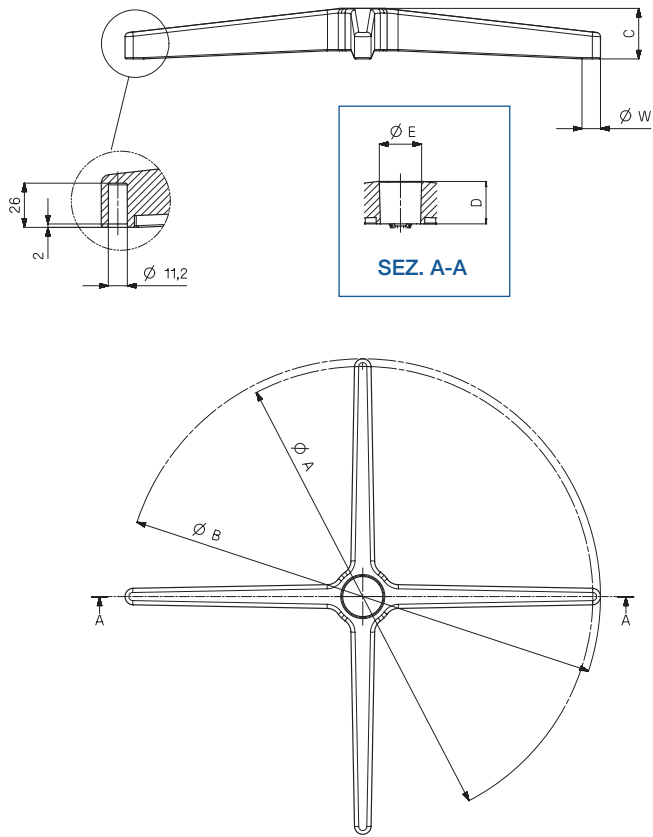

MS 130

MS 41

MS 68

Art.	Finitura Finish	Codice Part no	Pallet cm	Pezzi / pallet Pallet qty
MS 41	Lucido/Polished	40X301	120x100x195	100
	Nero bucciato/Black orange peel	40X303	120x100x195	100
	PFP	40X304	120x100x195	100
MS 68	Lucido/Polished C.50	40X321	120x100x195	125
	Lucido/Polished C.40	40X322	120x100x195	125
	Black orange peel	40X323	120x100x195	125
	PFP	40X324	120x100x195	125
MS 130	Lucido/Polished	40X221	120x100x195	120
	Nero/Black	40X224	120x100x195	120
	Deburred	40X222	120x100x195	120

MS 41

MS 68

MS 130

MS	41	68	130
A	540 mm 21,26 inc	652 mm 25,67 inc	568,4 mm 22,38 inc
B	562 mm 22,13 inc	672 mm 26,46 inc	587 mm 23,11 inc
C	60 mm 2,36 inc	60 mm 2,36 inc	60 mm 2,36 inc
D	50 mm 1,97 inc	55 mm 2,17 inc	50 mm 1,96 inc
Ø E	50 mm 1,97 inc	50 mm 1,97 inc	50 mm 1,96 inc
Ø W	17 mm 0,67 inc	17 mm 0,67 inc	17 mm 0,67 inc