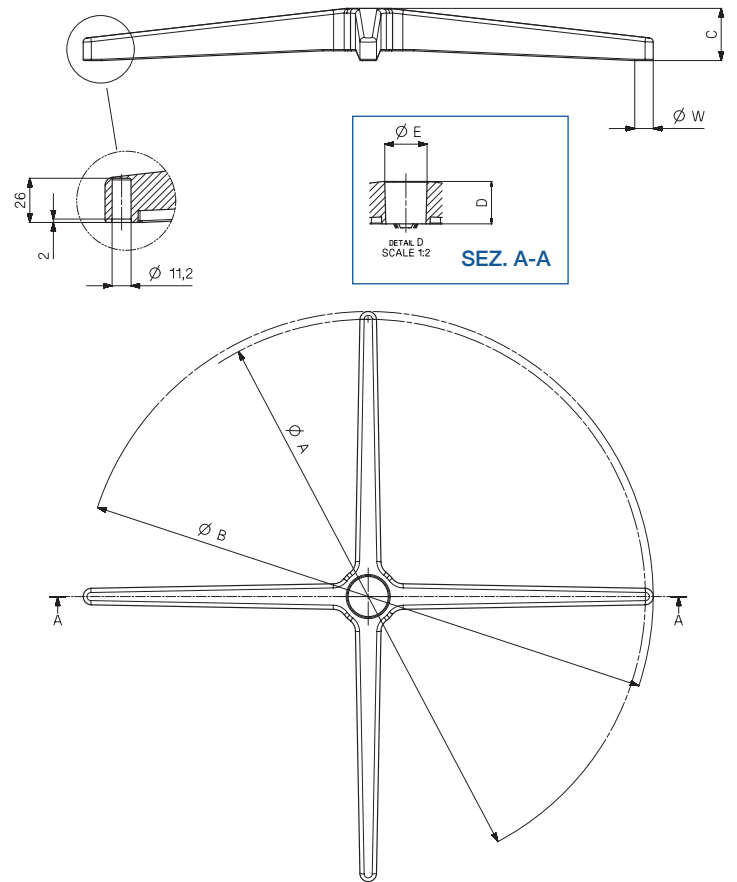

MS 130

MS 41

MS 68

Art.	Finitura Finish	Codice Part no	Pallet cm	Pezzi / pallet Pallet qty
MS 41	Lucido/Polished	40X301	120x100x195	100
	Nero bucciato/Black orange peel	40X303	120x100x195	100
	PFP	40X304	120x100x195	100
MS 68	Lucido/Polished C.50	40X321	120x100x195	125
	Lucido/Polished C.40	40X322	120x100x195	125
	Black orange peel	40X323	120x100x195	125
	PFP	40X324	120x100x195	125
MS 130	Lucido/Polished	40X221	120x100x195	120
	Nero/Black	40X224	120x100x195	120
	Deburred	40X222	120x100x195	120

MS 41

MS 68

MS 130

MS	41	68	130
A	540 mm 21,26 inc	652 mm 25,67 inc	568,4 mm 22,38 inc
B	562 mm 22,13 inc	672 mm 26,46 inc	587 mm 23,11 inc
C	60 mm 2,36 inc	60 mm 2,36 inc	60 mm 2,36 inc
D	50 mm 1,97 inc	55 mm 2,17 inc	50 mm 1,96 inc
Ø E	50 mm 1,97 inc	50 mm 1,97 inc	50 mm 1,96 inc
Ø W	17 mm 0,67 inc	17 mm 0,67 inc	17 mm 0,67 inc