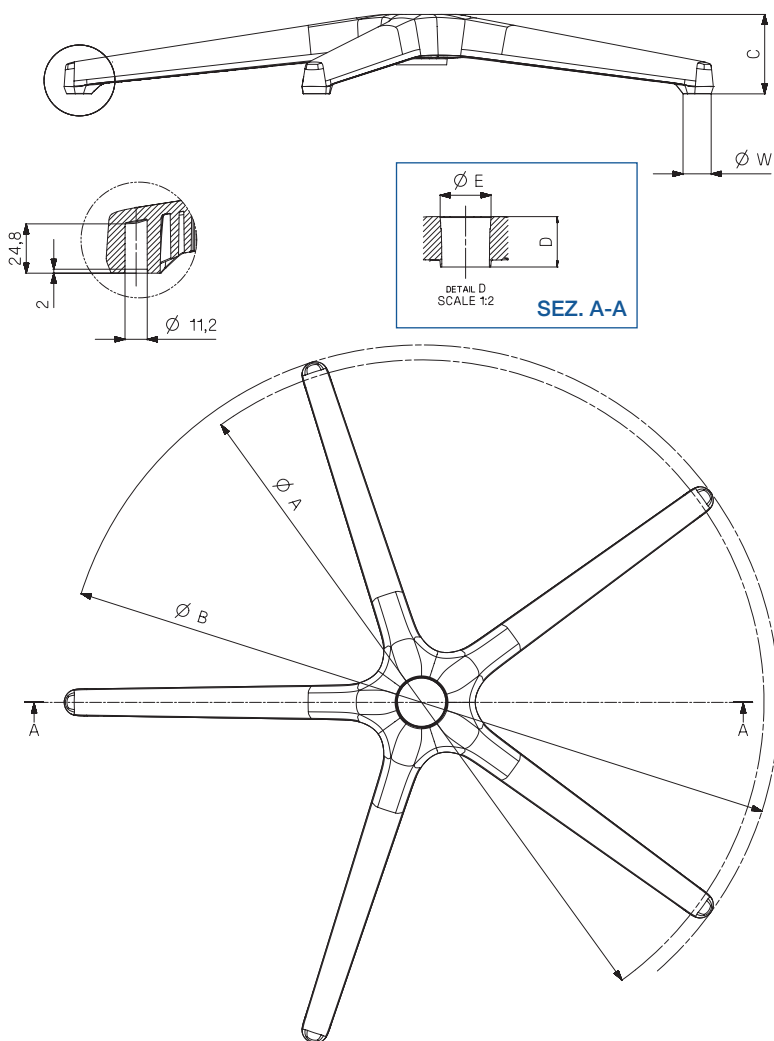

NEW

SIRIO 640	
A	610 mm 24,00 inc
B	640 mm 25,20 inc
C	80 mm 3,15 inc
D	50,75 mm 2,00 inc
$\varnothing E$	50 mm 1,97 inc
$\varnothing W$	28 mm 1,10 inc

SIRIO 700	
A	670 mm 26,38 inc
B	700 mm 27,56 inc
C	80 mm 3,15 inc
D	50,75 mm 2,00 inc
$\varnothing E$	50 mm 1,97 inc
$\varnothing W$	28 mm 1,10 inc

Art.	Finitura Finish	Codice Part no	Pallet cm	Pezzi / pallet Pallet qty
SIRIO 640	Plastica nera con anello / Plastic black with ring	51X650	100x120x200	230
	Plastica nera senza anello / Plastic black without ring	51X651	100x120x200	230
SIRIO 700	Plastica nera con anello / Plastic black with ring	51X610	100x120x200	180
	Plastica nera senza anello / Plastic black without ring	51X611	100x120x200	180