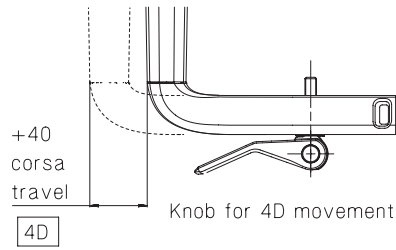

Bracciolo ELIOS

ELIOS armrest

NEW

Staffa in alluminio trapezoidale
Trapezoidal aluminium bracket

Staffa in alluminio a t e fori
3 hole fixing aluminium bracket

Staffa in plastica a t e fori
3 hole fixing plastic bracket

Pad superiore in TPU o PP
TPU soft touch upper pad
or PP rigid

1D, 2D e 3D abbinabile alla nostra staffa quick release consente di ottenere il quarto movimento laterale.

1D, 2D and 3D can be combined with our quick release bracket to obtain a fourth lateral movement

20L112

Quick release 54 mm
Nero/Black

ELIOS

Coppia braccioli regolabili/
Pair of adjustable armrests

Art.	Opzioni Options	Codice Part no	Pallet cm	Coppie per pallet Pallet qty
	Plastica trapezia/Plastic trapezoidal 1D PP pad	11L838	120x80x100	150
	Plastica 3 fori/Plastic 3 hole fixing 1D PP pad	11L842	120x80x100	150
	Plastica trapezia/Plastic trapezoidal 1D TPU pad	11L837	120x80x100	150
	Plastica 3 fori/Plastic 3 hole fixing 1D TPU pad	11L841	120x80x100	150
	Plastica trapezia/Plastic trapezoidal 3D PP pad	11L840	120x80x100	150
	Plastica 3 fori/Plastic 3 hole fixing 3D PP pad	11L844	120x80x100	150
	Plastica trapezia/Plastic trapezoidal 3D TPU pad	11L839	120x80x100	150
	Plastica 3 fori/Plastic 3 hole fixing 3D TPU pad	11L843	120x80x100	150
	Alluminio trapezia/Aluminium trapezoidal 1D PP pad	11L918	120x80x100	150
	Alluminio 3 fori/Aluminium 3 hole fixing 1D PP pad	11L922	120x80x100	150
	Alluminio trapezia/Aluminium trapezoidal 1D TPU pad	11L917	120x80x100	150
	Alluminio 3 fori/Aluminium 3 hole fixing 1D TPU pad	11L921	120x80x100	150
	Alluminio trapezia/Aluminium trapezoidal 3D PP pad	11L920	120x80x100	150
	Alluminio 3 fori/Aluminium 3 hole fixing 3D PP pad	11L924	120x80x100	150
	Alluminio trapezia/Aluminium trapezoidal 3D TPU pad	11L919	120x80x100	150
	Alluminio 3 fori/Aluminium 3 hole fixing 3D TPU pad	11L923	120x80x100	150

ELIOS STAFFA TRAPEZOIDALE
ELIOS TRAPEZOIDAL BRACKET

ELIOS A 3 FORI
ELIOS 3 HOLE FIXING