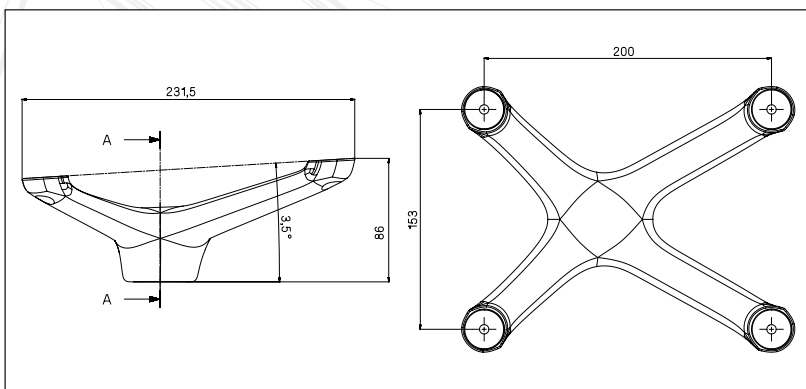

# MORE 4 High

Article	More 4 High	More 4 High
Finish	Black	Polished
Part No	40X955	60X957

Spider (no gas) - polished

Article	Spider (no gas)	Spider (no gas)
Finish	Black	Polished
Part No	40W720	90W722

## More 4 High

<b>A</b>	678 mm 26,64 inc
<b>B</b>	700 mm 27,56 inc
<b>C</b>	342 mm 13,46 inc
<b>D</b>	54,5 mm 2,15 inc
<b>∅E</b>	40 mm 1,57 inc
<b>∅W</b>	21,6 mm 0,85 inc

Swivel adaptor  
Part No 20W173