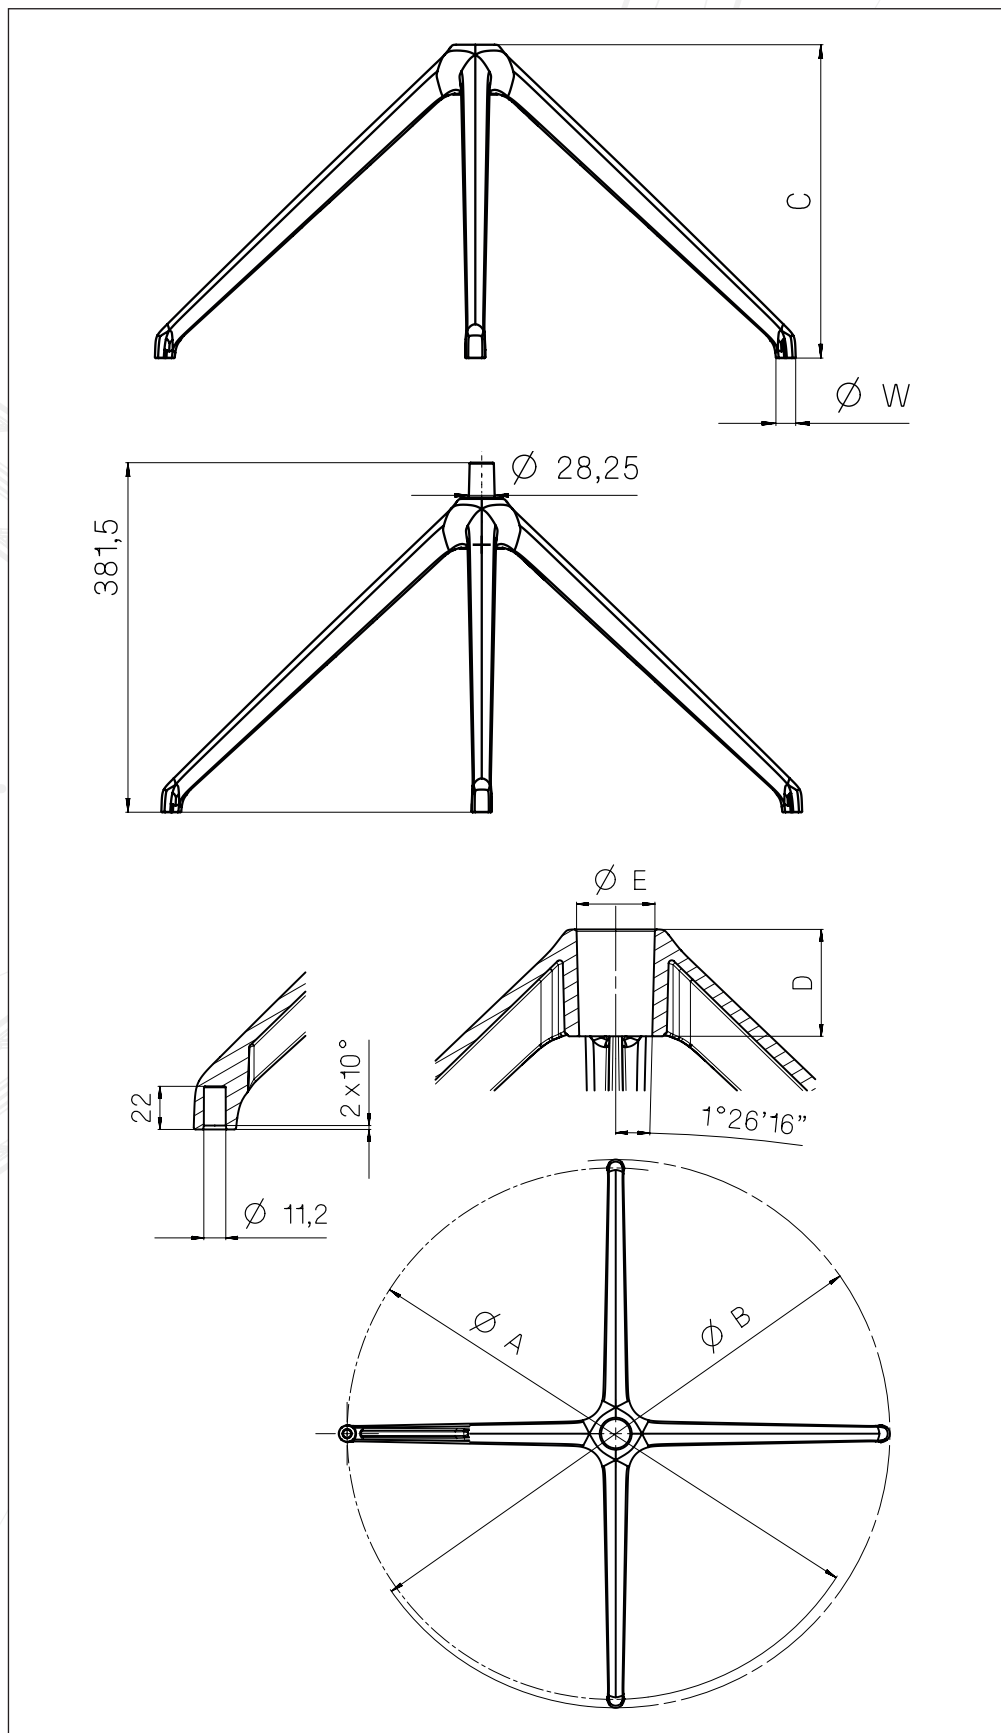

bases 30

# MORE 4 High

Article	More 4 High	More 4 High
Finish	Black	Polished
Part No	40X955	60X957

Spider (no gas) - polished

Article	Spider (no gas)	Spider (no gas)
Finish	Black	Polished
Part No	40W720	90W722

## More 4 High

<b>A</b>	678 mm 26,64 inc
<b>B</b>	700 mm 27,56 inc
<b>C</b>	342 mm 13,46 inc
<b>D</b>	54,5 mm 2,15 inc
<b>∅E</b>	40 mm 1,57 inc
<b>∅W</b>	21,6 mm 0,85 inc

Swivel adaptor  
Part No 20W173