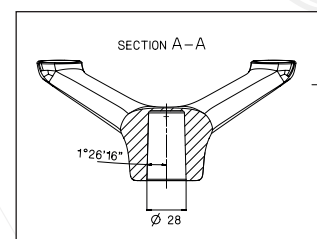

# MORE 4 High

Article	More 4 High	More 4 High
Finish	Black	Polished
Part No	40X955	60X957

Spider (no gas) - polished

Article	Spider (no gas)	Spider (no gas)
Finish	Black	Polished
Part No	40W720	90W722

## More 4 High

<b>A</b>	678 mm 26,64 inc
<b>B</b>	700 mm 27,56 inc
<b>C</b>	342 mm 13,46 inc
<b>D</b>	54,5 mm 2,15 inc
<b>∅E</b>	40 mm 1,57 inc
<b>∅W</b>	21,6 mm 0,85 inc

Swivel adaptor  
Part No 20W173