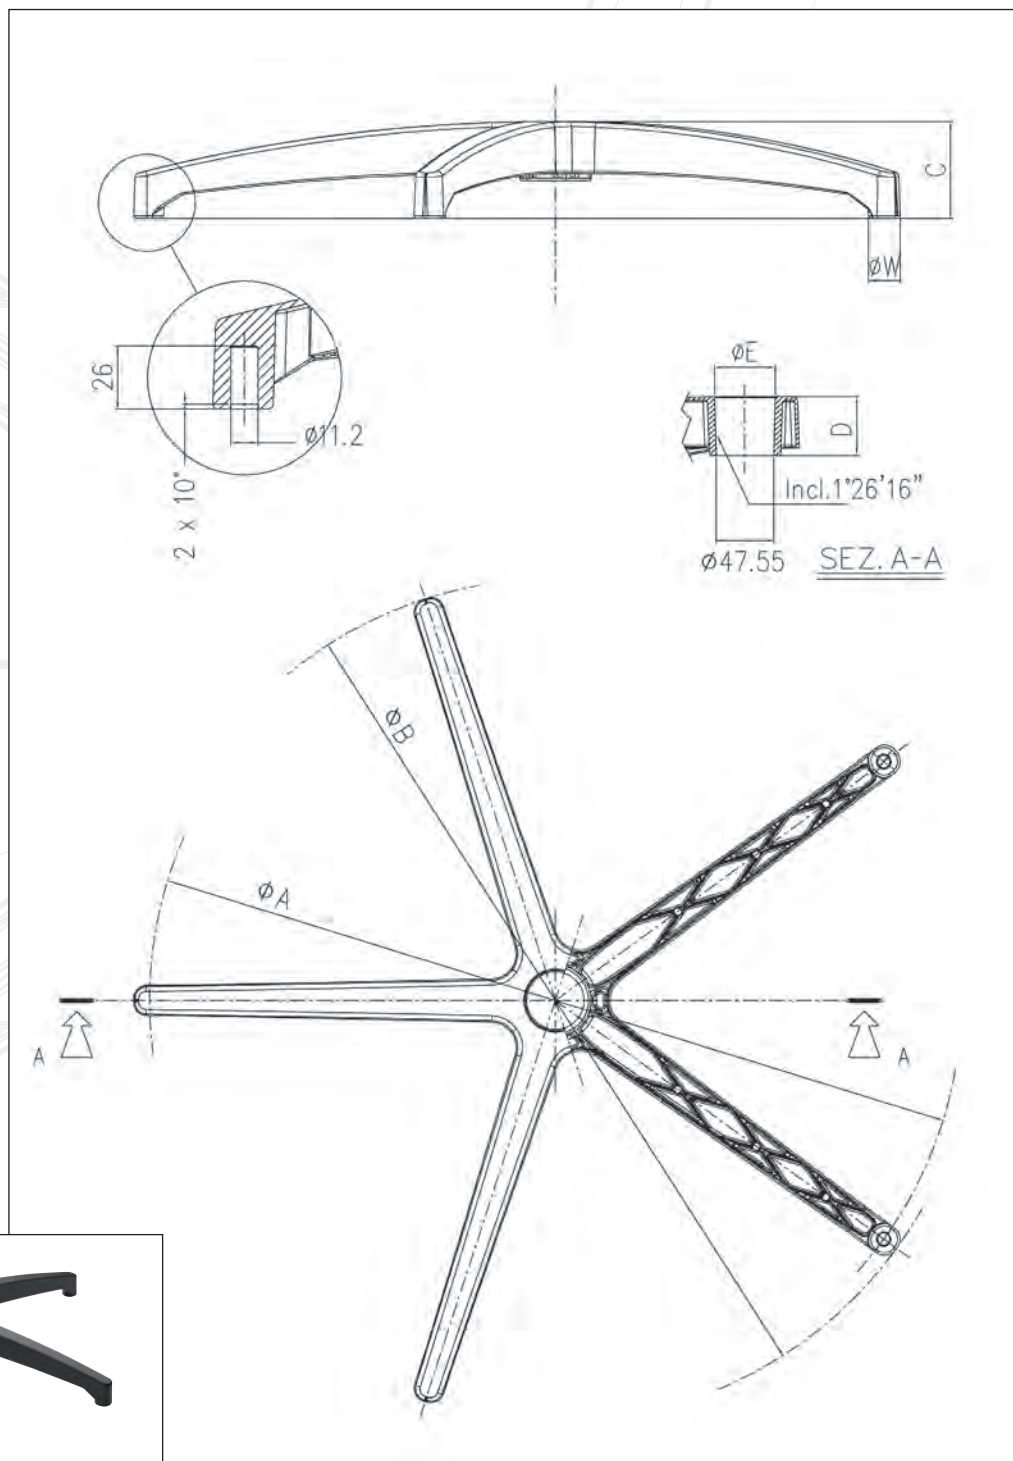

bases 10

POP 5

Article	POP 5	POP 5	POP 5
Finish	Black	Polished	Plastic
Part No	61X200	61X201	51X201
Pallet Qty	100	100	120

POP 5

POP 5	
A	670 mm 26,38 inc
B	696 mm 27,40 inc
C	80 mm 3,14 inc
D	49 mm 1,92 inc
ØE	50 mm 1,96 inc
ØW	26 mm 1,02 inc

POP 5 Plastic