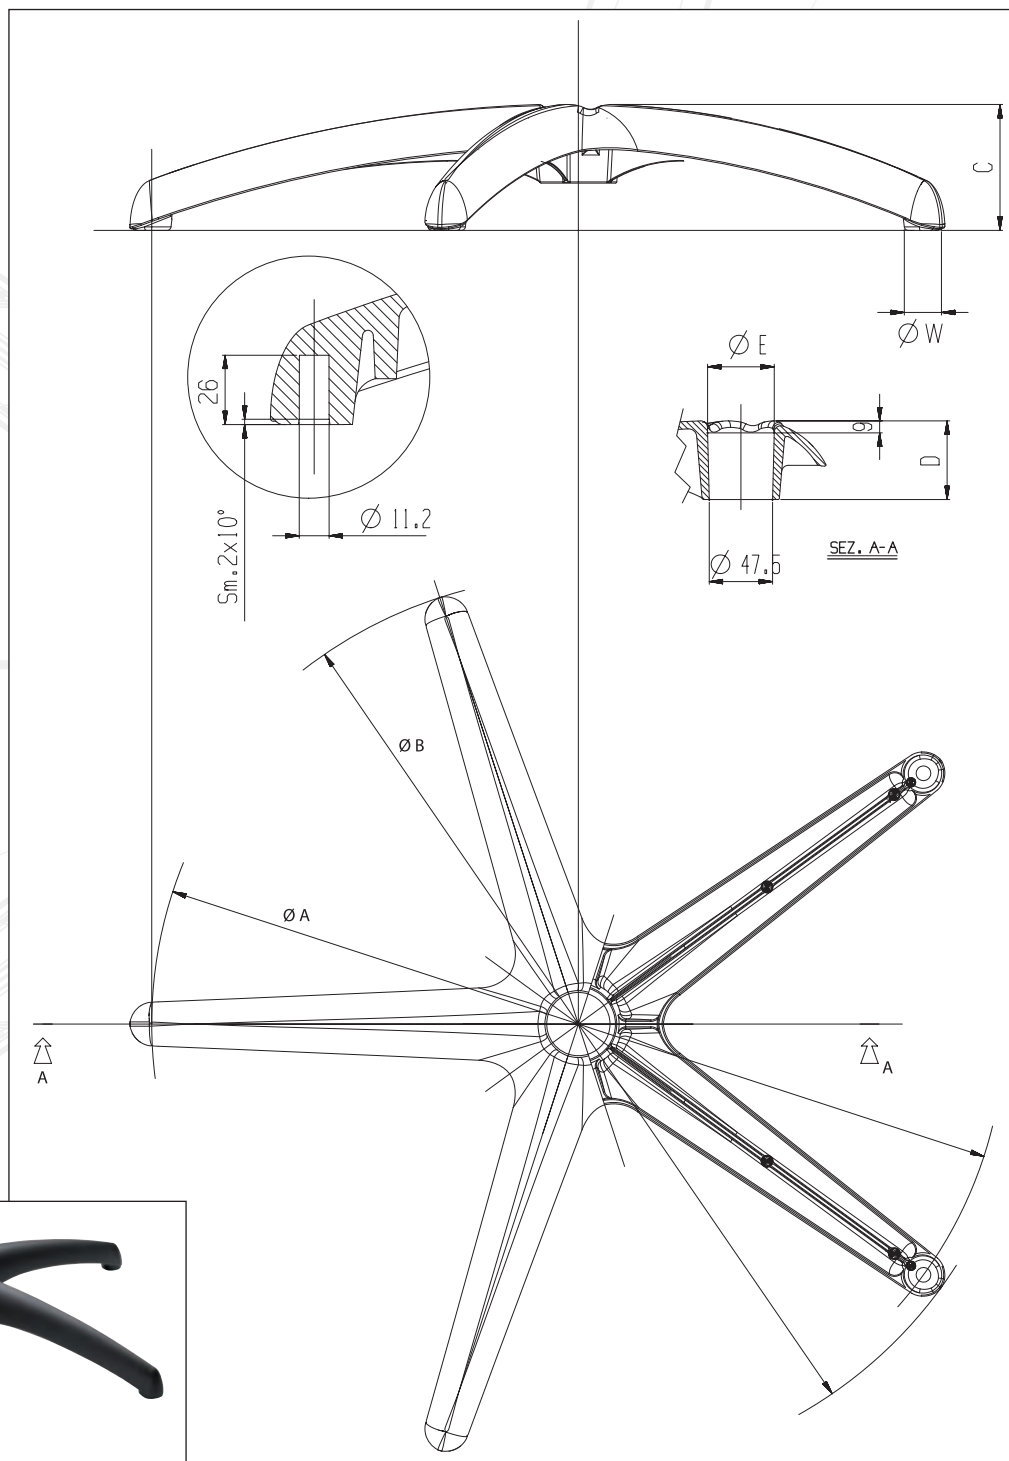

bases 25

WAVE

Article	WAVE	WAVE	WAVE
Finish	Black	Polished	Plastic
Part No	41X160	41X161	51X160
Pallet Qty	100	100	100

WAVE

WAVE	
A	640 mm 25,19 inc
B	673 mm 26,49 inc
C	95 mm 3,74 inc
D	59 mm 2,32 inc
ØE	50 mm 1,97 inc
ØW	28 mm 1,10 inc

WAVE Plastic